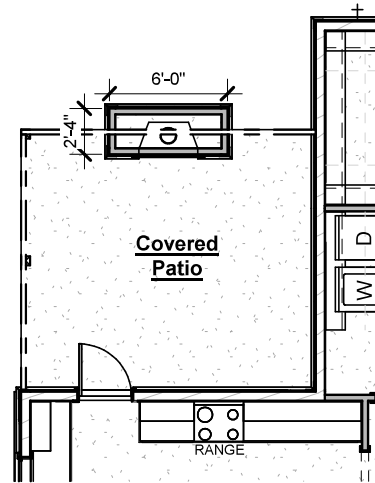

## Plan Options

*Covered Patio Extension*

-Adds approx. 83 sf of additional Covered Patio for an approx. total of 283 sf

*Outdoor Gas Log Fireplace (Rear Location)*

-Adds outdoor fireplace with siding or brick to match house, cedar beam mantel, firebox, gas logs & electrical outlet above fireplace