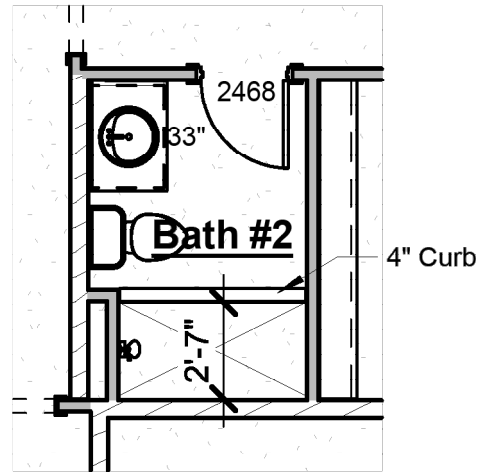

*Great Room Fireplace Bump-In*

- Adds fireplace to Great Room
- Includes trim-built mantel, firebox, 18" gas logs, tile surround, & electrical outlet above fireplace

**HARRIS DOYLE**  
HOMES

*Great Room Fireplace Bump-Out*

- Adds fireplace to Great Room
- Includes trim-built mantel, firebox, 18" gas logs, tile surround, & electrical outlet above fireplace

*Bath 2 Tile Shower*

- Replaces tub/shower unit with tile shower
- Includes tile walls & floor, shower head, valve & 4" curb
- Shower enclosure not included & may be purchased at design