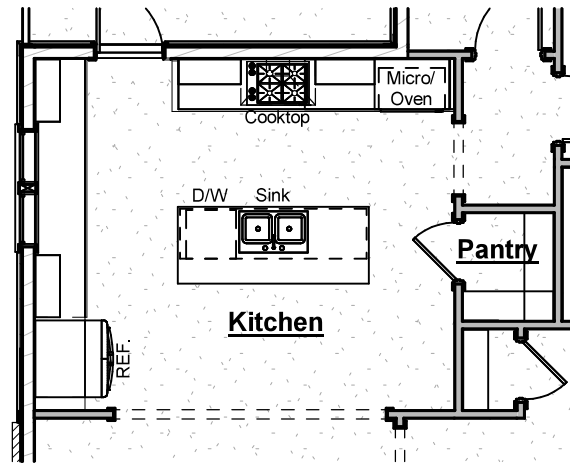

*Outdoor Gas Log Fireplace (Left Side Location)*

-Adds outdoor fireplace with siding or brick to match house, cedar beam mantel, firebox, gas logs & electrical outlet above fireplace

*Outdoor Gas Log Fireplace (Right Side Location)*

-Adds outdoor fireplace with siding or brick to match house, cedar beam mantel, firebox, gas logs & electrical outlet above fireplace

**HARRIS DOYLE**  
HOMES

*3rd Car Garage Option*

Adds approx. 280 sf to Garage & additional garage door

*Chef's Kitchen with Single Oven*

-Includes Frigidaire Gallery cooktop, wood hood, 1 wall oven, microwave & dishwasher

*Primary Bathroom Tub*

- Adds drop in tub with tile surround
- Relocates Primary Shower
- Removes 2'-0" x 5'-0" window with (2) 2'-0" x 4'-0" windows
- Reduces Primary closet