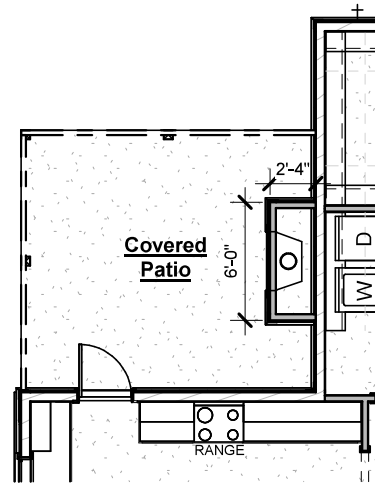

## Plan Options

*Covered Patio Extension*

-Adds approx. 83 sf of additional Covered Patio for an approx. total of 283 sf

*Outdoor Gas Log Fireplace (Rear Location)*

-Adds outdoor fireplace with siding or brick to match house, cedar beam mantel, firebox, gas logs & electrical outlet above fireplace

*Outdoor Gas Log Fireplace (Left Side Location)*

-Adds outdoor fireplace with siding or brick to match house, cedar beam mantel, firebox, gas logs & electrical outlet above fireplace

*Outdoor Gas Log Fireplace (Right Side Location)*