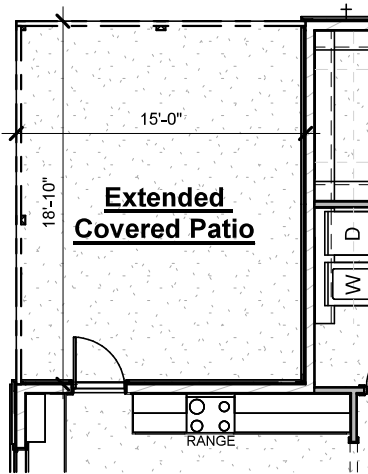

## Plan Options

*Covered Patio Extension*

-Adds approx. 83 sf of additional Covered Patio for an approx. total of 283 sf

*Outdoor Gas Log Fireplace (Rear Location)*

-Adds outdoor fireplace with siding or brick to match house, cedar beam mantel, firebox, gas logs & electrical outlet above fireplace