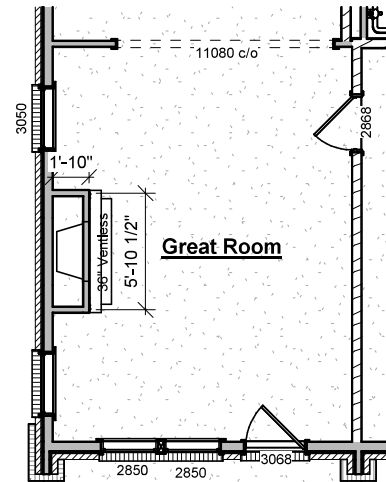

Great Room Fireplace Bump-In

- -Adds fireplace to Great Room
- -Includes trim-built mantel, firebox, 18" gas logs, tile surround, & electrical outlet above fireplace

HARRIS DOYLE
HOMES