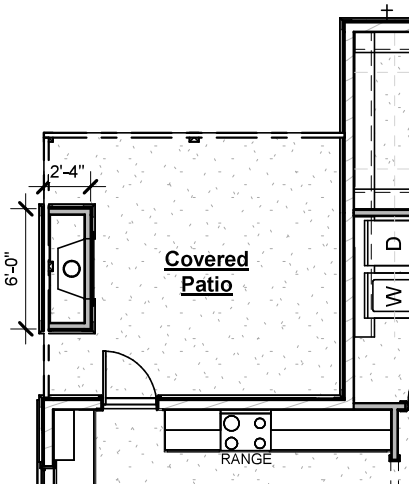

## Plan Options

*Covered Patio Extension*

-Adds approx. 83 sf of additional Covered Patio for an approx. total of 283 sf

*Outdoor Gas Log Fireplace (Rear Location)*

-Adds outdoor fireplace with siding or brick to match house, cedar beam mantel, firebox, gas logs & electrical outlet above fireplace

*Outdoor Gas Log Fireplace (Left Side Location)*

-Adds outdoor fireplace with siding or brick to match house, cedar beam mantel, firebox, gas logs & electrical outlet above fireplace

*Outdoor Gas Log Fireplace (Right Side Location)*

-Adds outdoor fireplace with siding or brick to match house, cedar beam mantel, firebox, gas logs & electrical outlet above fireplace

**HARRIS DOYLE**  
HOMES

*3rd Car Garage Option*

Adds approx. 280 sf to Garage & additional garage door