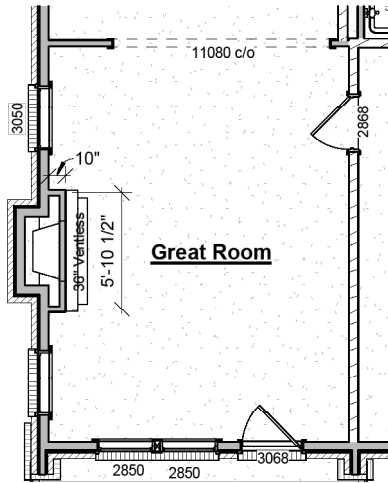

Great Room Fireplace Bump-Out

- -Adds fireplace to Great Room
- -Includes trim-built mantel, firebox, 18" gas logs, tile surround, & electrical outlet above fireplace