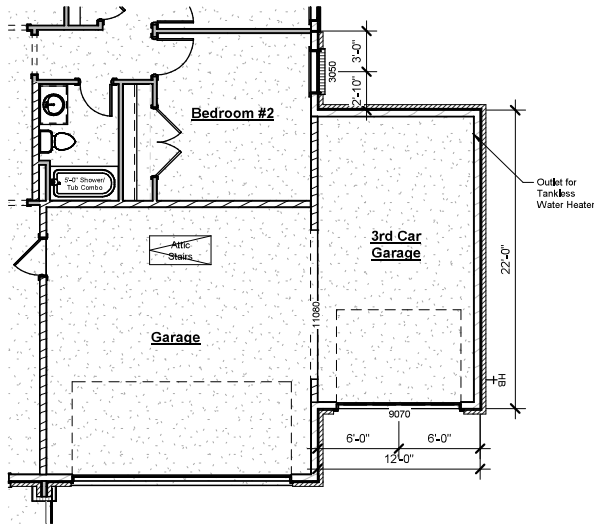

## Plan Options

*Covered Patio Extension*

-Adds approx. 83 sf of additional Covered Patio for an approx. total of 283 sf

*Outdoor Gas Log Fireplace (Rear Location)*

-Adds outdoor fireplace with siding or brick to match house, cedar beam mantel, firebox, gas logs & electrical outlet above fireplace

*Outdoor Gas Log Fireplace (Left Side Location)*

-Adds outdoor fireplace with siding or brick to match house, cedar beam mantel, firebox, gas logs & electrical outlet above fireplace

*Outdoor Gas Log Fireplace (Right Side Location)*

-Adds outdoor fireplace with siding or brick to match house, cedar beam mantel, firebox, gas logs & electrical outlet above fireplace

**HARRIS DOYLE**  
HOMES

*3rd Car Garage Option*

Adds approx. 280 sf to Garage & additional garage door