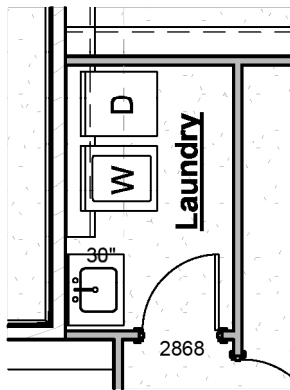

*Chef's Kitchen with Single Oven*

-Includes Frigidaire Gallery cooktop, wood hood, 1 wall oven, microwave & dishwasher

*Primary Bathroom Tub*

- Adds drop in tub with tile surround
- Relocates Primary Shower
- Removes 2'-0" x 5'-0" window with (2) 2'-0" x 4'-0" windows
- Reduces Primary closet

*Great Room Fireplace Bump-In*

- Adds fireplace to Great Room
- Includes trim-built mantel, firebox, 18" gas logs, tile surround, & electrical outlet above fireplace

**HARRIS DOYLE**  
HOMES

*Great Room Fireplace Bump-Out*

- Adds fireplace to Great Room
- Includes trim-built mantel, firebox, 18" gas logs, tile surround, & electrical outlet above fireplace

*Bath 2 Tile Shower*

- Replaces tub/shower unit with tile shower
- Includes tile walls & floor, shower head, valve & 4" curb
- Shower enclosure not included & may be purchased at design

*Laundry Room Sink Option*

- Includes stainless sink with 30" base cabinet, cabinet hardware and countertop
- Cabinet base and countertop can be replaced with a freestanding utility sink
- Does not include stacking kit for washer & dryer