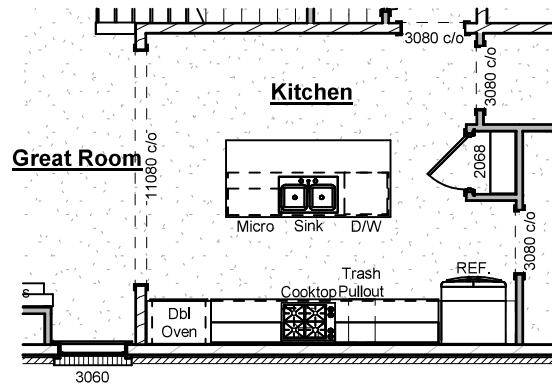

the PRESTON

Plan Options

Outdoor Gas Log Fireplace

-Adds outdoor fireplace with siding or brick to match house, cedar beam mantel, firebox, gas logs & electrical outlet above fireplace

12ft Sliding Glass Door

-Adds 12ft sliding glass door
-Omits single door & window

3rd Car Garage Option

Adds approx. 270 sf to Garage & additional garage door

Chef's Kitchen with Double Oven

-Includes Frigidaire Gallery cooktop, wood hood, 2 wall ovens, microwave in island & dishwasher

HARRIS DOYLE
HOMES

Gourmet Kitchen Option

- Frigidaire 36" Professional slide-in range, wood hood, 2 wall ovens, microwave in island, dishwasher, built-in refrigerator & freezer.
- Please see additional gourmet kitchen structural option sheet