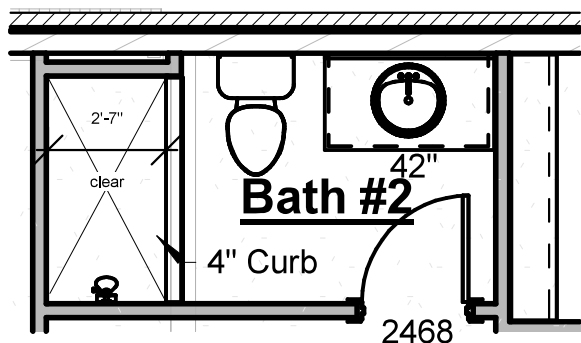

Primary Bathroom Tub

- Adds drop in tub with tile surround
- Relocates Linen closet & Primary Shower
- Reduces Primary closet to 73sf

Bath 2 Tile Shower

- Replaces tub/shower unit with tile shower
- Includes tile walls & floor, shower head, valve & 4" curb
- Shower enclosure not included & may be purchased at design

Bath 3

- Omits Storage closet from Loft
- Adds full bath with access from Bedroom 2
- Includes sink with cabinet base, mirror, toilet & fiberglass tub/shower
- Relocates Bedroom 2 closet entry

Bath 3 Tile Shower