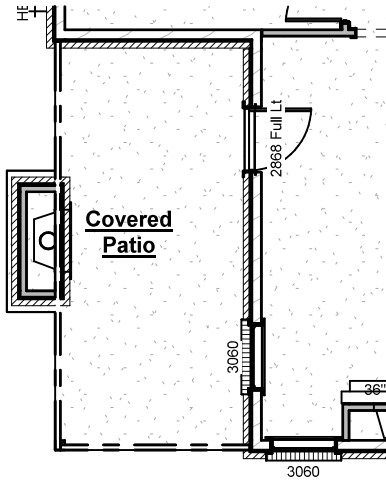

the PRESTON

Plan Options

Outdoor Gas Log Fireplace

-Adds outdoor fireplace with siding or brick to match house, cedar beam mantel, firebox, gas logs & electrical outlet above fireplace

12ft Sliding Glass Door

-Adds 12ft sliding glass door
-Omits single door & window

3rd Car Garage Option

Adds approx. 270 sf to Garage & additional garage door

Chef's Kitchen with Double Oven

-Includes Frigidaire Gallery cooktop, wood hood, 2 wall ovens, microwave in island & dishwasher