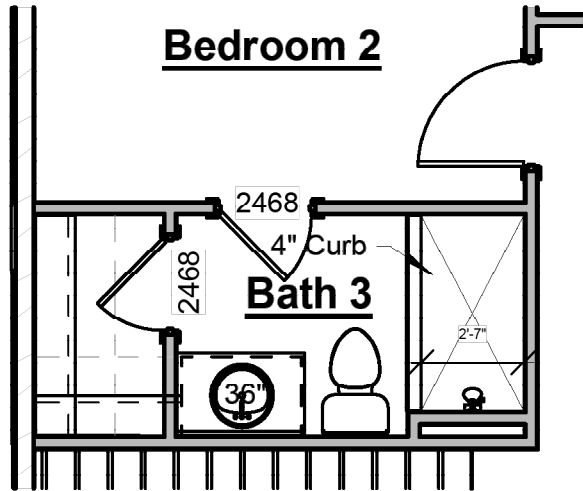

Primary Bathroom Tub

- Adds drop in tub with tile surround
- Relocates Linen closet & Primary Shower
- Reduces Primary closet to 73sf

Bath 2 Tile Shower

- Replaces tub/shower unit with tile shower
- Includes tile walls & floor, shower head, valve & 4" curb
- Shower enclosure not included & may be purchased at design

Bath 3

- Omits Storage closet from Loft
- Adds full bath with access from Bedroom 2
- Includes sink with cabinet base, mirror, toilet & fiberglass tub/shower
- Relocates Bedroom 2 closet entry

Bath 3 Tile Shower