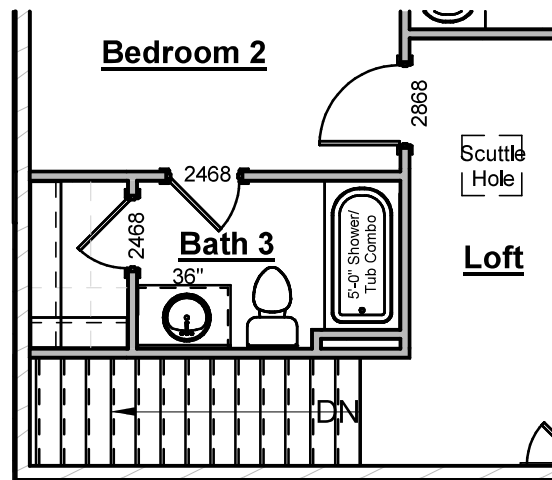

HARRIS DOYLE
HOMES

Gourmet Kitchen Option

- Frigidaire 36" Professional slide-in range, wood hood, 2 wall ovens, microwave in island, dishwasher, built-in refrigerator & freezer.
- Please see additional gourmet kitchen structural option sheet

Primary Bathroom Tub

- Adds drop in tub with tile surround
- Relocates Linen closet & Primary Shower
- Reduces Primary closet to 73sf

Bath 2 Tile Shower

- Replaces tub/shower unit with tile shower
- Includes tile walls & floor, shower head, valve & 4" curb
- Shower enclosure not included & may be purchased at design

Bath 3

- Omits Storage closet from Loft
- Adds full bath with access from Bedroom 2
- Includes sink with cabinet base, mirror, toilet & fiberglass tub/shower
- Relocates Bedroom 2 closet entry

Bath 3 Tile Shower