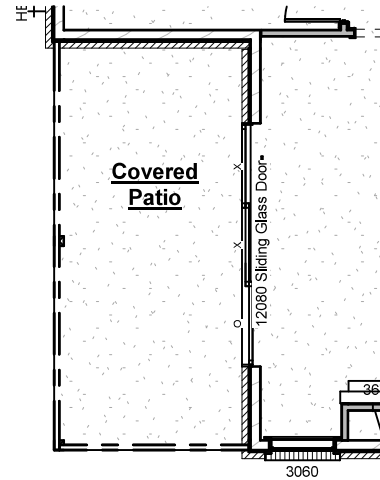

the PRESTON

Plan Options

Outdoor Gas Log Fireplace

-Adds outdoor fireplace with siding or brick to match house, cedar beam mantel, firebox, gas logs & electrical outlet above fireplace

12ft Sliding Glass Door

-Adds 12ft sliding glass door
-Omits single door & window

3rd Car Garage Option

Adds approx. 270 sf to Garage & additional garage door

Chef's Kitchen with Double Oven

-Includes Frigidaire Gallery cooktop, wood hood, 2 wall ovens, microwave in island & dishwasher