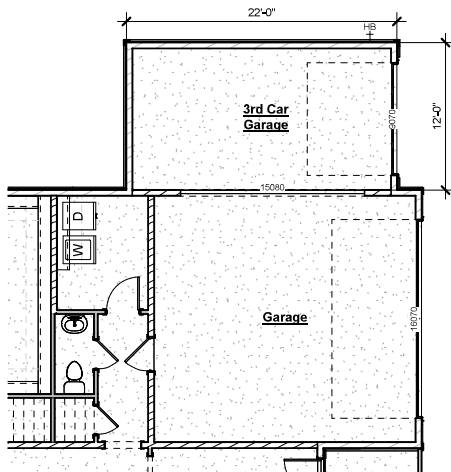

the PRESTON

Plan Options

Outdoor Gas Log Fireplace

-Adds outdoor fireplace with siding or brick to match house, cedar beam mantel, firebox, gas logs & electrical outlet above fireplace

12ft Sliding Glass Door

-Adds 12ft sliding glass door
-Omits single door & window

3rd Car Garage Option

Adds approx. 270 sf to Garage & additional garage door

Chef's Kitchen with Double Oven

-Includes Frigidaire Gallery cooktop, wood hood, 2 wall ovens, microwave in island & dishwasher