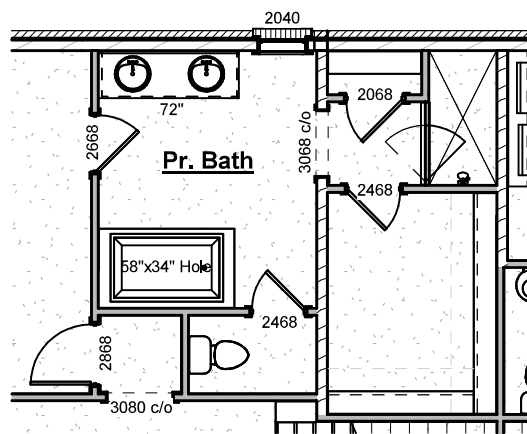

-Adds 12ft sliding glass door
-Omits single door & window

3rd Car Garage Option

Adds approx. 270 sf to Garage & additional garage door

Chef's Kitchen with Double Oven

-Includes Frigidaire Gallery cooktop, wood hood, 2 wall ovens, microwave in island & dishwasher

Primary Bathroom Tub

- Adds drop in tub with tile surround
- Relocates Linen closet & Primary Shower
- Reduces Primary closet to 73sf

Bath 2 Tile Shower

- Replaces tub/shower unit with tile shower
- Includes tile walls & floor, shower head, valve & 4" curb
- Shower enclosure not included & may be purchased at design