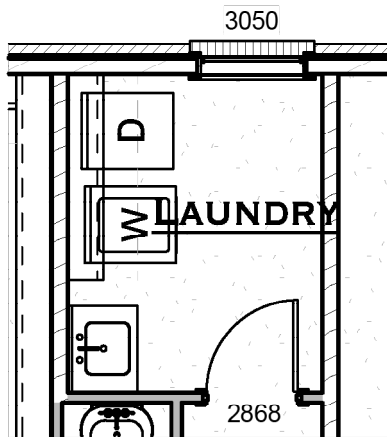

Primary Bathroom Tub

- Adds drop in tub with tile surround
- Relocates Linen closet & Primary Shower
- Reduces Primary closet to 73sf

Bath 2 Tile Shower

- Replaces tub/shower unit with tile shower
- Includes tile walls & floor, shower head, valve & 4" curb
- Shower enclosure not included & may be purchased at design

Bath 3

- Omits Storage closet from Loft
- Adds full bath with access from Bedroom 2
- Includes sink with cabinet base, mirror, toilet & fiberglass tub/shower
- Relocates Bedroom 2 closet entry

Bath 3 Tile Shower

- Replaces tub/shower unit with tile shower
- Includes tile walls & floor, shower head, valve & 4" curb
- Shower enclosure not included & may be purchased at design

Mudroom Addition

- Removes linen hall closet
- Bench not included. Bench design may be selected and finalized at the design appointment