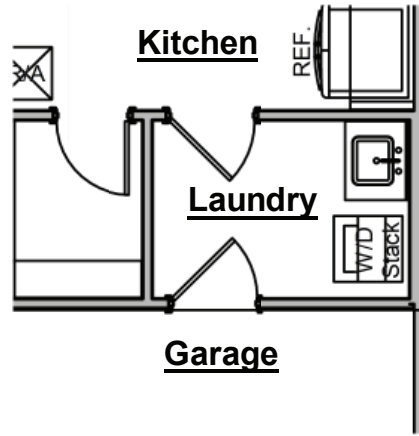

*Primary Bathroom Tub*

- Adds drop in tub with tile surround
- Reduces Primary Closet by 12 sf to accommodate tub

**HARRIS DOYLE**  
HOMES

*Full Bath at Powder Room*

- Adds full bath on main level in lieu of Powder Room
- Includes sink with cabinet base, mirror, toilet & fiberglass shower/tub
- Reduces Pantry by 18 sf to accommodate space

- Adds fireplace to Great Room
- Includes trim-built mantel, firebox, 18" gas logs, tile surround & electrical outlet above fireplace

*Great Room Fireplace Bump-In*

- Adds fireplace to Great Room
- Includes trim-built mantel, firebox, 18" gas logs, tile surround & electrical outlet above fireplace

*Great Room Windows*

-Adds (2) 3' x 5' windows to Great Room

*Laundry Room Sink Option*

- Includes stainless sink with 30" base cabinet, cabinet hardware and countertop
- Cabinet base and countertop can be replaced with a freestanding utility sink
- Does not include stacking kit for washer & dryer