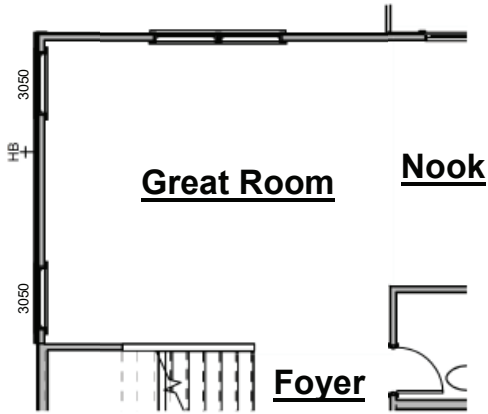

*Primary Bathroom Tub*

- Adds drop in tub with tile surround
- Reduces Primary Closet by 12 sf to accommodate tub

**HARRIS DOYLE**  
HOMES

*Full Bath at Powder Room*

- Adds full bath on main level in lieu of Powder Room
- Includes sink with cabinet base, mirror, toilet & fiberglass shower/tub
- Reduces Pantry by 18 sf to accommodate space

*Flex Room Door with French Door*

- Adds pair of divided lite French doors to enclose Dining Room

*5th Bedroom*

- Adds 5th bedroom/closet with carpet in lieu of Dining Room

*Great Room Fireplace Bump-Out*

- Adds fireplace to Great Room
- Includes trim-built mantel, firebox, 18" gas logs, tile surround & electrical outlet above fireplace

*Great Room Fireplace Bump-In*

- Adds fireplace to Great Room
- Includes trim-built mantel, firebox, 18" gas logs, tile surround & electrical outlet above fireplace

*Great Room Windows*

-Adds (2) 3' x 5' windows to Great Room

*Laundry Room Sink Option*

- Includes stainless sink with 30" base cabinet, cabinet hardware and countertop
- Cabinet base and countertop can be replaced with a freestanding utility sink
- Does not include stacking kit for washer & dryer