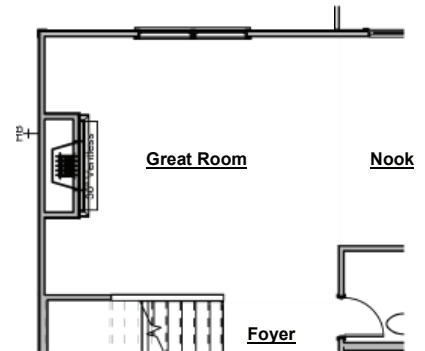

*Primary Bathroom Tub*

- Adds drop in tub with tile surround
- Reduces Primary Closet by 12 sf to accommodate tub

**HARRIS DOYLE**  
HOMES

*Full Bath at Powder Room*

- Adds full bath on main level in lieu of Powder Room
- Includes sink with cabinet base, mirror, toilet & fiberglass shower/tub
- Reduces Pantry by 18 sf to accommodate space

*Flex Room Door with French Door*

- Adds pair of divided lite French doors to enclose Dining Room

*5th Bedroom*

- Adds 5th bedroom/closet with carpet in lieu of Dining Room

*Great Room Fireplace Bump-Out*

- Adds fireplace to Great Room
- Includes trim-built mantel, firebox, 18" gas logs, tile surround & electrical outlet above fireplace

*Great Room Fireplace Bump-In*

- Adds fireplace to Great Room
- Includes trim-built mantel, firebox, 18" gas logs, tile surround & electrical outlet above fireplace

*Great Room Windows*

-Adds (2) 3' x 5' windows to Great Room

*Laundry Room Sink Option*

- Includes stainless sink with 30" base cabinet, cabinet hardware and countertop
- Cabinet base and countertop can be replaced with a freestanding utility sink
- Does not include stacking kit for washer & dryer