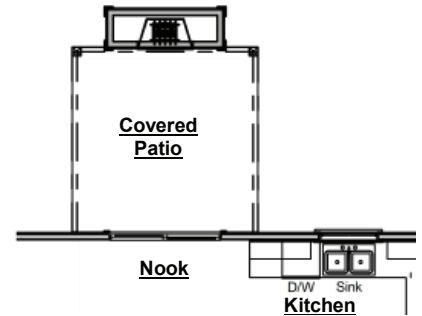

## Plan Options

*Covered Patio Extension with Double Doors*

- Adds double doors
- Adds 183 sf of covered patio

*Covered Deck*

- Adds 183 sf of covered deck
- Includes double doors from Primary Bedroom to covered deck
- \*Must select Covered Patio Extension

*Outdoor Gas Log Fireplace with Cedar Mantel*

- Adds outdoor fireplace with siding to match house, cedar beam mantel, firebox, gas logs & electrical outlet above fireplace

*Wrap Around Front Porch*

- Adds approximately 262 sf covered porch

*Primary Bathroom Tub*

- Adds drop in tub with tile surround
- Reduces Primary Closet by 12 sf to accommodate tub

**HARRIS DOYLE**  
HOMES

*Full Bath at Powder Room*

- Adds full bath on main level in lieu of Powder Room
- Includes sink with cabinet base, mirror, toilet & fiberglass shower/tub
- Reduces Pantry by 18 sf to accommodate space