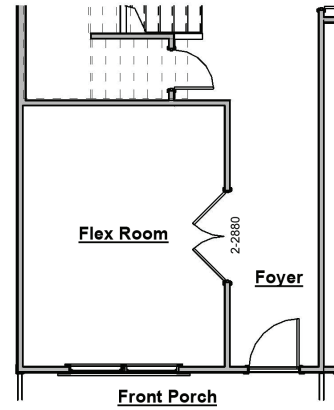

*Outdoor Gas Log Fireplace with Cedar Mantel*

- Adds outdoor fireplace with siding to match house, cedar beam mantel, firebox, gas logs & electrical outlet above fireplace

*Wrap Around Front Porch*

- Adds approximately 262 sf covered porch

*Primary Bathroom Tub*

- Adds drop in tub with tile surround
- Reduces Primary Closet by 12 sf to accommodate tub

**HARRIS DOYLE**  
HOMES

*Full Bath at Powder Room*

- Adds full bath on main level in lieu of Powder Room
- Includes sink with cabinet base, mirror, toilet & fiberglass shower/tub
- Reduces Pantry by 18 sf to accommodate space

*Flex Room Door with French Door*

- Adds pair of divided lite French doors to enclose Dining Room

*5th Bedroom*

- Adds 5th bedroom/closet with carpet in lieu of Dining Room

*Great Room Fireplace Bump-Out*

- Adds fireplace to Great Room
- Includes trim-built mantel, firebox, 18" gas logs, tile surround & electrical outlet above fireplace

*Great Room Fireplace Bump-In*

- Adds fireplace to Great Room
- Includes trim-built mantel, firebox, 18" gas logs, tile surround & electrical outlet above fireplace