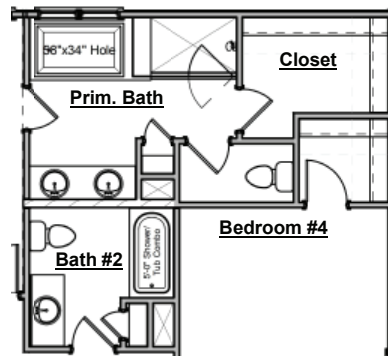

## Plan Options

*Covered Patio Extension with Double Doors*

- Adds double doors
- Adds 183 sf of covered patio

*Covered Deck*

- Adds 183 sf of covered deck
- Includes double doors from Primary Bedroom to covered deck
- \*Must select Covered Patio Extension

*Outdoor Gas Log Fireplace with Cedar Mantel*

- Adds outdoor fireplace with siding to match house, cedar beam mantel, firebox, gas logs & electrical outlet above fireplace

*Wrap Around Front Porch*

- Adds approximately 262 sf covered porch

*Primary Bathroom Tub*

- Adds drop in tub with tile surround
- Reduces Primary Closet by 12 sf to accommodate tub

**HARRIS DOYLE**  
HOMES

*Full Bath at Powder Room*

- Adds full bath on main level in lieu of Powder Room
- Includes sink with cabinet base, mirror, toilet & fiberglass shower/tub
- Reduces Pantry by 18 sf to accommodate space

*Great Room Windows*

-Adds (2) 3' x 5' windows to Great Room

*Laundry Room Sink Option*

- Includes stainless sink with 30" base cabinet, cabinet hardware and countertop
- Cabinet base and countertop can be replaced with a freestanding utility sink
- Does not include stacking kit for washer & dryer