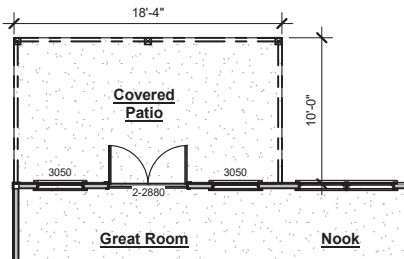

## Plan Options

*Covered Patio Extension with Double Doors*

- Adds double doors
- Adds 183 sf of covered patio

*Covered Deck*

- Adds 183 sf of covered deck
- Includes double doors from Primary Bedroom to covered deck
- \*Must select Covered Patio Extension