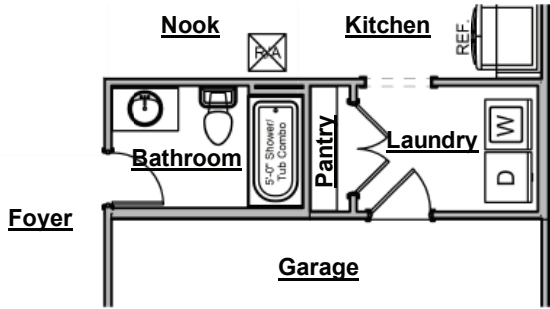

*Outdoor Gas Log Fireplace with Cedar Mantel*

- Adds outdoor fireplace with siding to match house, cedar beam mantel, firebox, gas logs & electrical outlet above fireplace

*Wrap Around Front Porch*

- Adds approximately 262 sf covered porch

*Primary Bathroom Tub*

- Adds drop in tub with tile surround
- Reduces Primary Closet by 12 sf to accommodate tub

**HARRIS DOYLE**  
HOMES

*Full Bath at Powder Room*

- Adds full bath on main level in lieu of Powder Room
- Includes sink with cabinet base, mirror, toilet & fiberglass shower/tub
- Reduces Pantry by 18 sf to accommodate space

*Great Room Windows*

-Adds (2) 3' x 5' windows to Great Room

*Laundry Room Sink Option*

- Includes stainless sink with 30" base cabinet, cabinet hardware and countertop
- Cabinet base and countertop can be replaced with a freestanding utility sink
- Does not include stacking kit for washer & dryer