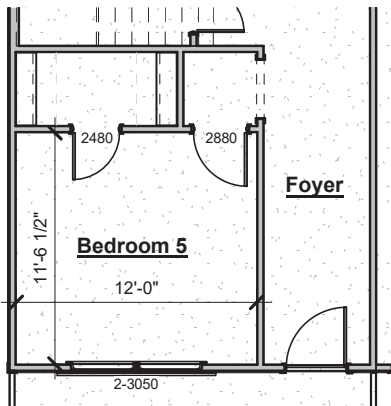

5th Bedroom

- -Adds 5th bedroom/closet with carpet in lieu of Dining Room