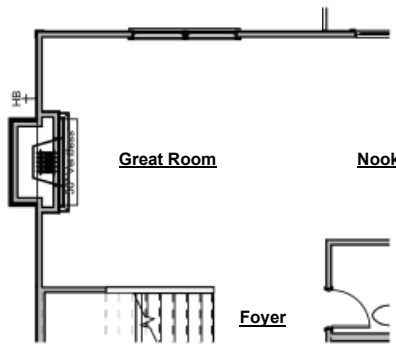

*Outdoor Gas Log Fireplace with Cedar Mantel*

- Adds outdoor fireplace with siding to match house, cedar beam mantel, firebox, gas logs & electrical outlet above fireplace

*Wrap Around Front Porch*

- Adds approximately 262 sf covered porch

*Primary Bathroom Tub*

- Adds drop in tub with tile surround
- Reduces Primary Closet by 12 sf to accommodate tub

**HARRIS DOYLE**  
HOMES

*Full Bath at Powder Room*

- Adds full bath on main level in lieu of Powder Room
- Includes sink with cabinet base, mirror, toilet & fiberglass shower/tub
- Reduces Pantry by 18 sf to accommodate space

*Flex Room Door with French Door*

- Adds pair of divided lite French doors to enclose Dining Room

*5th Bedroom*

- Adds 5th bedroom/closet with carpet in lieu of Dining Room

*Great Room Fireplace Bump-Out*

- Adds fireplace to Great Room
- Includes trim-built mantel, firebox, 18" gas logs, tile surround & electrical outlet above fireplace

*Great Room Fireplace Bump-In*

- Adds fireplace to Great Room
- Includes trim-built mantel, firebox, 18" gas logs, tile surround & electrical outlet above fireplace