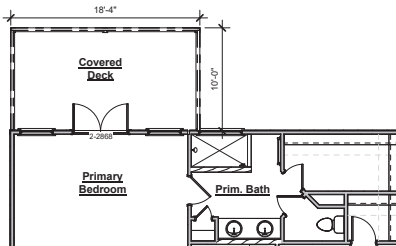

## Plan Options

*Covered Patio Extension with Double Doors*

- Adds double doors
- Adds 183 sf of covered patio

*Covered Deck*

- Adds 183 sf of covered deck
- Includes double doors from Primary Bedroom to covered deck
- \*Must select Covered Patio Extension