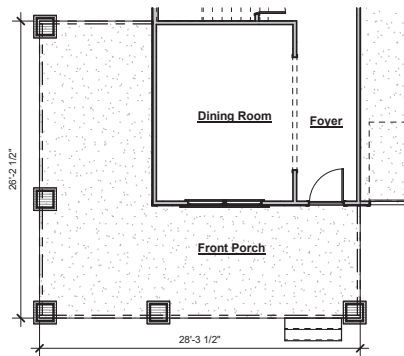

## Plan Options

*Covered Patio Extension with Double Doors*

- Adds double doors
- Adds 183 sf of covered patio

*Covered Deck*

- Adds 183 sf of covered deck
- Includes double doors from Primary Bedroom to covered deck
- \*Must select Covered Patio Extension

*Outdoor Gas Log Fireplace with Cedar Mantel*

- Adds outdoor fireplace with siding to match house, cedar beam mantel, firebox, gas logs & electrical outlet above fireplace

*Wrap Around Front Porch*

- Adds approximately 262 sf covered porch

*Primary Bathroom Tub*

- Adds drop in tub with tile surround
- Reduces Primary Closet by 12 sf to accommodate tub

**HARRIS DOYLE**  
HOMES

*Full Bath at Powder Room*

- Adds full bath on main level in lieu of Powder Room
- Includes sink with cabinet base, mirror, toilet & fiberglass shower/tub
- Reduces Pantry by 18 sf to accommodate space