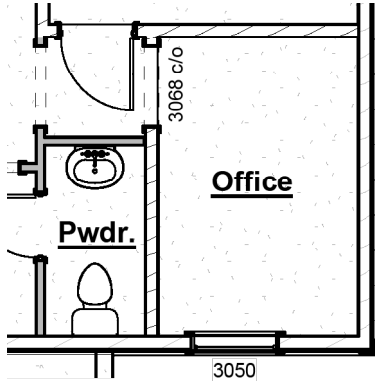

## Plan Options

*Office*

-Adds approx. 85sf finished space by reducing unfinished garage storage.

*Laundry Room Sink*

- Includes stainless sink with 30" base cabinet, cabinet hardware & countertop
- Cabinet base & countertop can be replaced with a freestanding utility sink
- Does not include stacking kit for washer & dryer