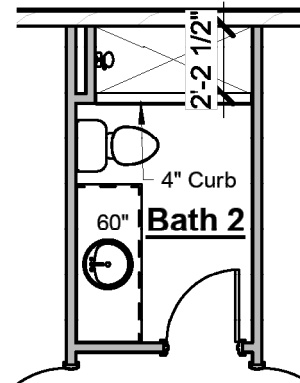

## Plan Options

*Office*

-Adds approx. 85sf finished space by reducing unfinished garage storage.

*Laundry Room Sink*

- Includes stainless sink with 30" base cabinet, cabinet hardware & countertop
- Cabinet base & countertop can be replaced with a freestanding utility sink
- Does not include stacking kit for washer & dryer

*Bath #2 Tile Shower*

- Replaces tub/shower unit with tile shower
- Includes tile walls & floor, shower head/valve & 4" curb
- Shower enclosure not included & may be purchased at design