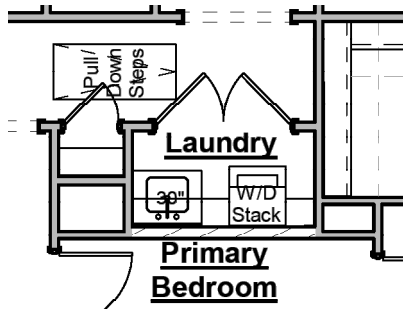

## Plan Options

*Office*

-Adds approx. 85sf finished space by reducing unfinished garage storage.

*Laundry Room Sink*

- Includes stainless sink with 30" base cabinet, cabinet hardware & countertop
- Cabinet base & countertop can be replaced with a freestanding utility sink
- Does not include stacking kit for washer & dryer

*Bath #2 Tile Shower*

- Replaces tub/shower unit with tile shower
- Includes tile walls & floor, shower head/valve & 4" curb
- Shower enclosure not included & may be purchased at design