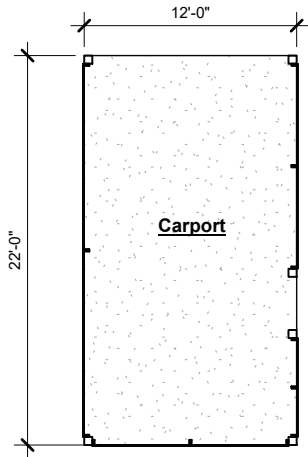

## Plan Options

Single Carport Option

Single Car Garage Option

Laundry Room Sink

Mudroom Option

Upstairs Laundry Option

-Includes stainless sink with 30" base cabinet, cabinet hardware and countertop. - Moves Laundry Upstairs -Requires Mudroom Option Selection