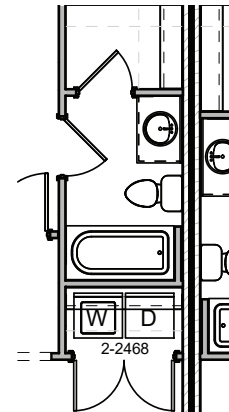

## Plan Options

Single Carport Option

Single Car Garage Option

Laundry Room Sink

Mudroom Option

Upstairs Laundry Option

-Includes stainless sink with 30" base cabinet, cabinet hardware and countertop. - Moves Laundry Upstairs -Requires Mudroom Option Selection