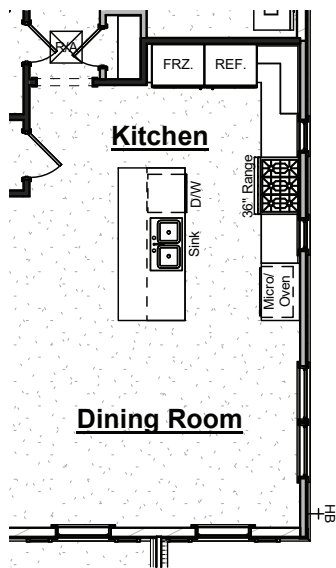

## *Plan Options*

*Covered Patio Extension*

-Adds 147 sf to covered patio  
\*Also extends Covered Patio below at Basement Level

*Outdoor Gas Log Fireplace*

-Adds outdoor fireplace with siding or brick to match house, cedar beam mantel, firebox, gas logs & electrical outlet above fireplace  
\*Two Story Ventless for Basement  
(One on Basement Level & One on Main Level Deck)

*Gourmet Kitchen*

-Includes Frigidaire 36" Professional slide-in range, wood hood, 1 wall oven with microwave above, dishwasher, built-in refrigerator & freezer  
-Please see additional Gourmet Kitchen Structural Option sheet