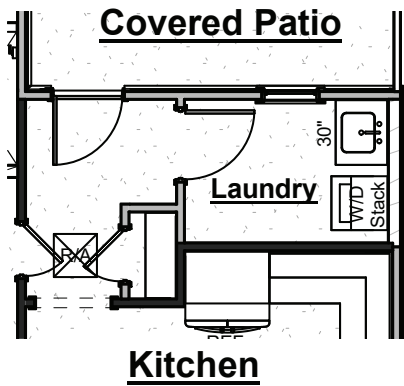

## *Plan Options*

*Covered Patio Extension*

-Adds 147 sf to covered patio  
\*Also extends Covered Patio below at Basement Level

*Outdoor Gas Log Fireplace*

-Adds outdoor fireplace with siding or brick to match house, cedar beam mantel, firebox, gas logs & electrical outlet above fireplace  
\*Two Story Ventless for Basement  
(One on Basement Level & One on Main Level Deck)

*Gourmet Kitchen*

-Includes Frigidaire 36" Professional slide-in range, wood hood, 1 wall oven with microwave above, dishwasher, built-in refrigerator & freezer  
-Please see additional Gourmet Kitchen Structural Option sheet

**HARRIS DOYLE**  
HOMES

*Primary Bathroom Tub*

-Adds drop in tub with tile surround

*6th Bedroom & 5th Bath*

-Adds additional bedroom & full bath in lieu of Loft  
 -Includes sink with cabinet base, mirror, toilet & fiberglass shower/tub

*Laundry Room Sink*

-Includes stainless sink with 30" base cabinet, cabinet hardware & countertop  
 -Cabinet base and countertop can be replaced with a freestanding utility sink  
 -Does not include stacking kit for washer & dryer