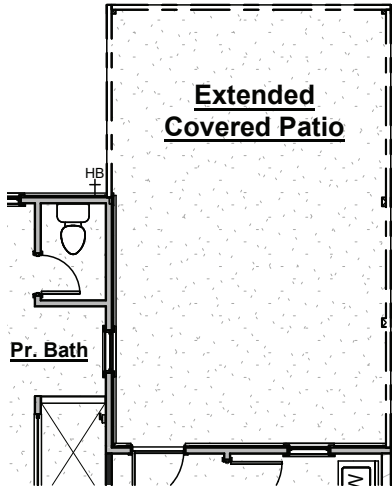

## *Plan Options*

*Covered Patio Extension*

-Adds 147 sf to covered patio  
\*Also extends Covered Patio below at Basement Level

*Outdoor Gas Log Fireplace*

-Adds outdoor fireplace with siding or brick to match house, cedar beam mantel, firebox, gas logs & electrical outlet above fireplace  
\*Two Story Ventless for Basement  
(One on Basement Level & One on Main Level Deck)

*Gourmet Kitchen*

-Includes Frigidaire 36" Professional slide-in range, wood hood, 1 wall oven with microwave above, dishwasher, built-in refrigerator & freezer  
-Please see additional Gourmet Kitchen Structural Option sheet

**HARRIS DOYLE**  
HOMES

*Primary Bathroom Tub*

-Adds drop in tub with tile surround

*6th Bedroom & 5th Bath*

-Adds additional bedroom & full bath in lieu of Loft  
 -Includes sink with cabinet base, mirror, toilet & fiberglass shower/tub