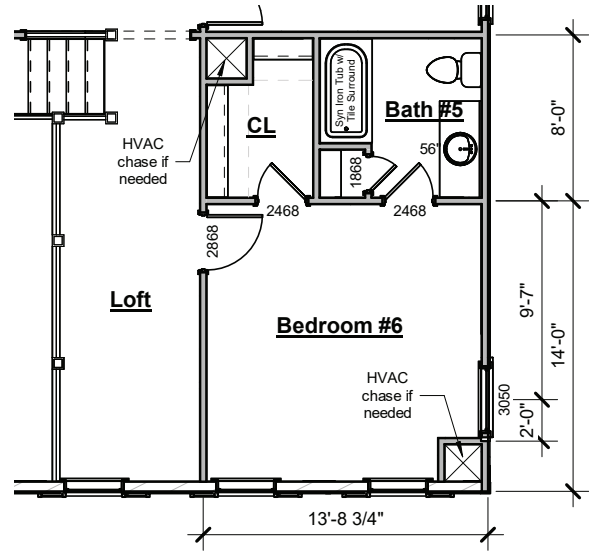

## *Plan Options*

*Covered Patio Extension*

-Adds 147 sf to covered patio  
\*Also extends Covered Patio below at Basement Level

*Outdoor Gas Log Fireplace*

-Adds outdoor fireplace with siding or brick to match house, cedar beam mantel, firebox, gas logs & electrical outlet above fireplace  
\*Two Story Ventless for Basement  
(One on Basement Level & One on Main Level Deck)

*Gourmet Kitchen*

-Includes Frigidaire 36" Professional slide-in range, wood hood, 1 wall oven with microwave above, dishwasher, built-in refrigerator & freezer  
-Please see additional Gourmet Kitchen Structural Option sheet

**HARRIS DOYLE**  
HOMES

*Primary Bathroom Tub*

-Adds drop in tub with tile surround

*6th Bedroom & 5th Bath*

-Adds additional bedroom & full bath in lieu of Loft  
 -Includes sink with cabinet base, mirror, toilet & fiberglass shower/tub

*Laundry Room Sink*

-Includes stainless sink with 30" base cabinet, cabinet hardware & countertop  
 -Cabinet base and countertop can be replaced with a freestanding utility sink  
 -Does not include stacking kit for washer & dryer