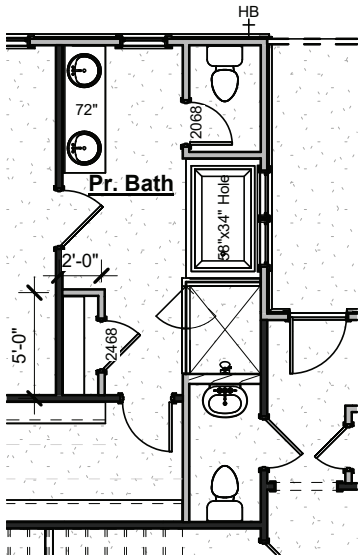

## *Plan Options*

*Covered Patio Extension*

-Adds 147 sf to covered patio  
\*Also extends Covered Patio below at Basement Level

*Outdoor Gas Log Fireplace*

-Adds outdoor fireplace with siding or brick to match house, cedar beam mantel, firebox, gas logs & electrical outlet above fireplace  
\*Two Story Ventless for Basement  
(One on Basement Level & One on Main Level Deck)

*Gourmet Kitchen*

-Includes Frigidaire 36" Professional slide-in range, wood hood, 1 wall oven with microwave above, dishwasher, built-in refrigerator & freezer  
-Please see additional Gourmet Kitchen Structural Option sheet

**HARRIS DOYLE**  
HOMES

*Primary Bathroom Tub*

-Adds drop in tub with tile surround

*6th Bedroom & 5th Bath*

-Adds additional bedroom & full bath in lieu of Loft  
 -Includes sink with cabinet base, mirror, toilet & fiberglass shower/tub