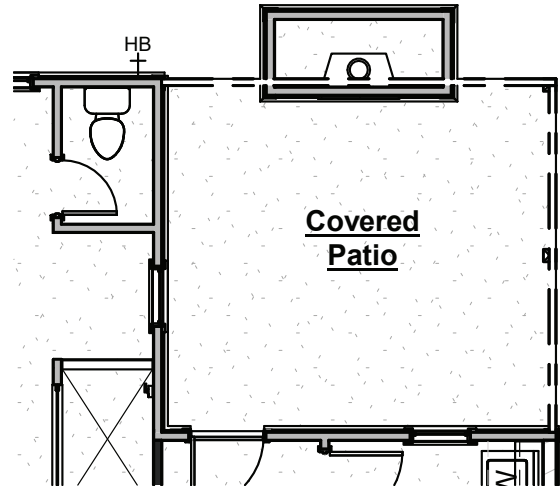

## *Plan Options*

*Covered Patio Extension*

-Adds 147 sf to covered patio  
\*Also extends Covered Patio below at Basement Level

*Outdoor Gas Log Fireplace*

-Adds outdoor fireplace with siding or brick to match house, cedar beam mantel, firebox, gas logs & electrical outlet above fireplace  
\*Two Story Ventless for Basement  
(One on Basement Level & One on Main Level Deck)

*Gourmet Kitchen*

-Includes Frigidaire 36" Professional slide-in range, wood hood, 1 wall oven with microwave above, dishwasher, built-in refrigerator & freezer  
-Please see additional Gourmet Kitchen Structural Option sheet