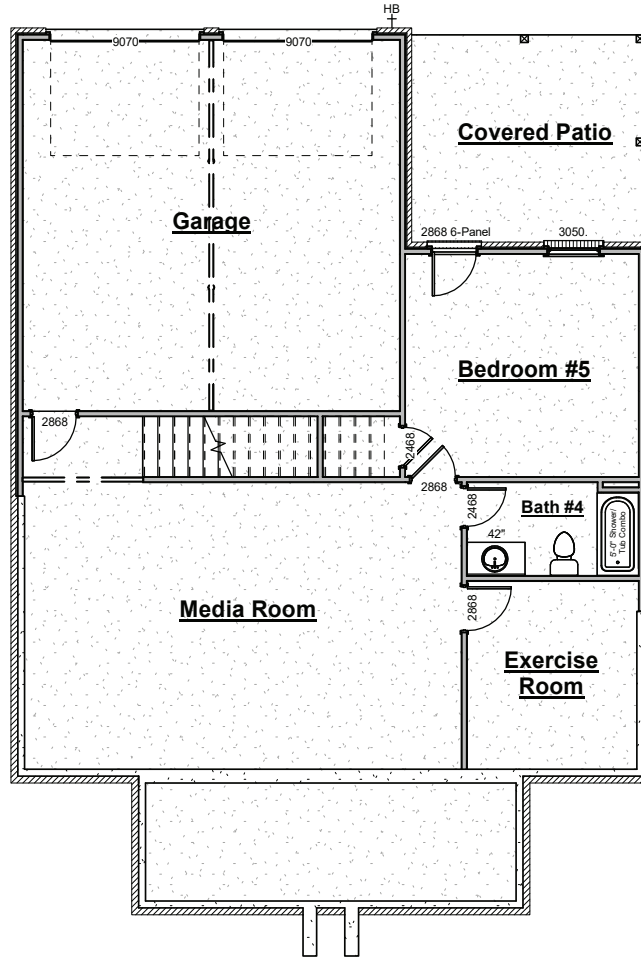

## *Plan Options*

*Covered Patio Extension*

-Adds 147 sf to covered patio  
\*Also extends Covered Patio below at Basement Level

*Outdoor Gas Log Fireplace*

-Adds outdoor fireplace with siding or brick to match house, cedar beam mantel, firebox, gas logs & electrical outlet above fireplace  
\*Two Story Ventless for Basement  
(One on Basement Level & One on Main Level Deck)

**HARRIS DOYLE**  
HOMES

*Primary Bathroom Tub*

-Adds drop in tub with tile surround

*6th Bedroom & 5th Bath*

-Adds additional bedroom & full bath in lieu of Loft  
 -Includes sink with cabinet base, mirror, toilet & fiberglass shower/tub

*Laundry Room Sink*

-Includes stainless sink with 30" base cabinet, cabinet hardware & countertop  
 -Cabinet base and countertop can be replaced with a freestanding utility sink  
 -Does not include stacking kit for washer & dryer

facebook.com/harrisdoylehomes

@harrisdoylehomes  
#harrisdoyle

*Finished Basement*  
*-Adds approximately 1,018 sf of Finished Space*

Includes:

- Carpeted Flooring in Media Room, Exercise Room, Bedroom, & Stairway
- Full Bath with Tub/Shower Combo