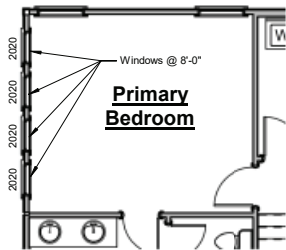

Primary Bathroom Tub

-Adds drop in tub with tile surround
-Relocates toilet closet & eliminates one Primary Closet

Primary Bedroom Privacy Windows

-Adds (4) 2'x2' windows at 8'-0"

Bath #3 at Bedroom #2

-Relocates & reduces Bedroom #2 & Bedroom #3 closets
-Includes sink with cabinet base, mirror, toilet, fiberglass shower/tub & linen closet in hallway.