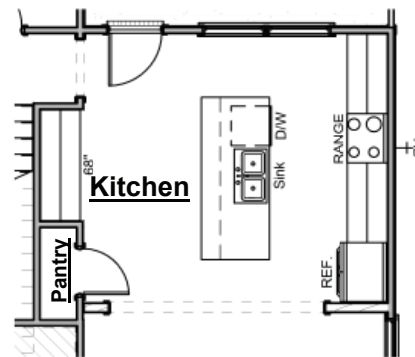

the NAVARRE

Plan Options

Covered Patio Extension

-Adds 161 sf of additional covered patio

Outdoor Gas Log Fireplace with Cedar Mantel

-Adds outdoor fireplace with siding to match house, cedar beam mantel, firebox, gas logs & electrical outlet above fireplace

Wrap Around Front Porch

-Adds approximately 180 sf covered porch

Pantry with Additional Base and Upper Cabinets

-Adds approximately 68" of upper & lower cabinets, countertops & backsplash

SweetBay

Life at water's edge.

Floor Plan Exclusively Designed for the SweetBay Community

the NAVARRE

Plan Options

Additional Pantry

-Adds additional pantry/closet in Kitchen

Chef's Kitchen

-Includes Frigidaire Gallery cooktop, wood hood, microwave above wall oven, dishwasher & approximately 36" of additional cabinets