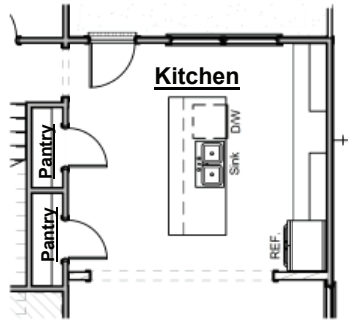

Wrap Around Front Porch

-Adds approximately 180 sf covered porch

Pantry with Additional Base and Upper Cabinets

-Adds approximately 68" of upper & lower cabinets, countertops & backsplash

SweetBay

Life at water's edge.

Floor Plan Exclusively Designed for the SweetBay Community

the NAVARRE

Plan Options

Additional Pantry

-Adds additional pantry/closet in Kitchen

Chef's Kitchen

-Includes Frigidaire Gallery cooktop, wood hood, microwave above wall oven, dishwasher & approximately 36" of additional cabinets