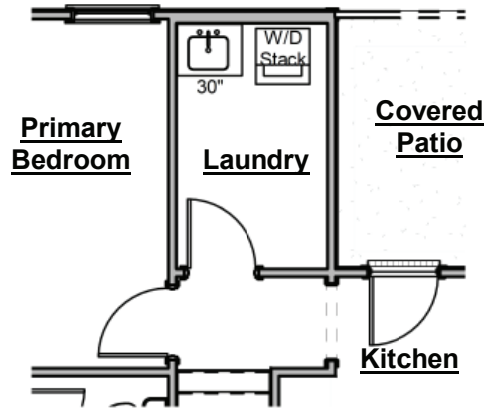

Wrap Around Front Porch

-Adds approximately 180 sf covered porch

Pantry with Additional Base and Upper Cabinets

-Adds approximately 68" of upper & lower cabinets, countertops & backsplash

SweetBay

Life at water's edge.

Primary Bathroom Tub

-Adds drop in tub with tile surround
-Relocates toilet closet & eliminates one Primary Closet

Primary Bedroom Privacy Windows

-Adds (4) 2'x2' windows at 8'-0"

Bath #3 at Bedroom #2

-Relocates & reduces Bedroom #2 & Bedroom #3 closets
-Includes sink with cabinet base, mirror, toilet, fiberglass shower/tub & linen closet in hallway.

SweetBay

Life at water's edge.

Floor Plan Exclusively Designed for the SweetBay Community

the NAVARRE

Plan Options

Great Room Fireplace Bump-In

- Adds fireplace to Great Room
- Includes trim-built mantel, firebox, 18" gas logs, tile surround & electrical outlet above fireplace

Laundry Room Sink Option

- Includes stainless sink with 30" base cabinet, cabinet hardware and countertop
- Cabinet base and countertop can be replaced with a free-standing utility sink
- Does not include stacking kit for washer & dryer