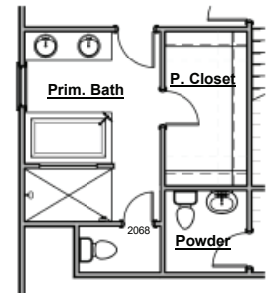

Wrap Around Front Porch

-Adds approximately 180 sf covered porch

Pantry with Additional Base and Upper Cabinets

-Adds approximately 68" of upper & lower cabinets, countertops & backsplash

SweetBay

Life at water's edge.

Floor Plan Exclusively Designed for the SweetBay Community

the NAVARRE

Plan Options

Additional Pantry

-Adds additional pantry/closet in Kitchen

Chef's Kitchen

-Includes Frigidaire Gallery cooktop, wood hood, microwave above wall oven, dishwasher & approximately 36" of additional cabinets

Primary Bathroom Tub

-Adds drop in tub with tile surround
-Relocates toilet closet & eliminates one Primary Closet

Primary Bedroom Privacy Windows

-Adds (4) 2'x2' windows at 8'-0"

Bath #3 at Bedroom #2

-Relocates & reduces Bedroom #2 & Bedroom #3 closets
-Includes sink with cabinet base, mirror, toilet, fiberglass shower/tub & linen closet in hallway.