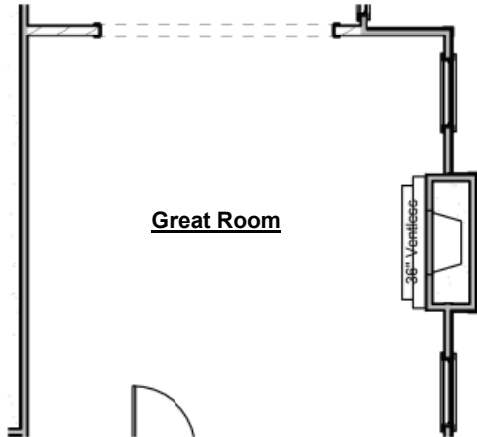

Wrap Around Front Porch

-Adds approximately 180 sf covered porch

Pantry with Additional Base and Upper Cabinets

-Adds approximately 68" of upper & lower cabinets, countertops & backsplash

SweetBay

Life at water's edge.

Primary Bathroom Tub

-Adds drop in tub with tile surround
-Relocates toilet closet & eliminates one Primary Closet

Primary Bedroom Privacy Windows

-Adds (4) 2'x2' windows at 8'-0"

Bath #3 at Bedroom #2

-Relocates & reduces Bedroom #2 & Bedroom #3 closets
-Includes sink with cabinet base, mirror, toilet, fiberglass shower/tub & linen closet in hallway.

SweetBay

Life at water's edge.

Floor Plan Exclusively Designed for the SweetBay Community

the NAVARRE

Plan Options

Great Room Fireplace Bump-In

- Adds fireplace to Great Room
- Includes trim-built mantel, firebox, 18" gas logs, tile surround & electrical outlet above fireplace