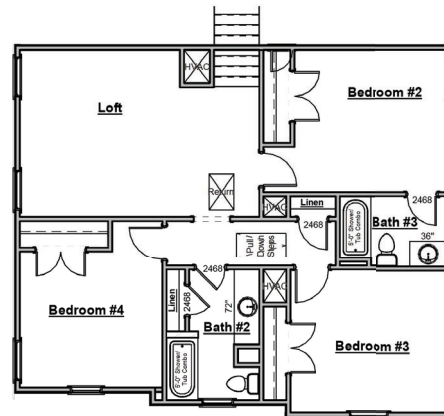

Wrap Around Front Porch

-Adds approximately 180 sf covered porch

Pantry with Additional Base and Upper Cabinets

-Adds approximately 68" of upper & lower cabinets, countertops & backsplash

SweetBay

Life at water's edge.

Floor Plan Exclusively Designed for the SweetBay Community

the NAVARRE

Plan Options

Additional Pantry

-Adds additional pantry/closet in Kitchen

Chef's Kitchen

-Includes Frigidaire Gallery cooktop, wood hood, microwave above wall oven, dishwasher & approximately 36" of additional cabinets

Primary Bathroom Tub

-Adds drop in tub with tile surround
-Relocates toilet closet & eliminates one Primary Closet

Primary Bedroom Privacy Windows

-Adds (4) 2'x2' windows at 8'-0"

Bath #3 at Bedroom #2

-Relocates & reduces Bedroom #2 & Bedroom #3 closets
-Includes sink with cabinet base, mirror, toilet, fiberglass shower/tub & linen closet in hallway.

SweetBay

Life at water's edge.

Floor Plan Exclusively Designed for the SweetBay Community

the NAVARRE

Plan Options

Great Room Fireplace Bump-In

- Adds fireplace to Great Room
- Includes trim-built mantel, firebox, 18" gas logs, tile surround & electrical outlet above fireplace