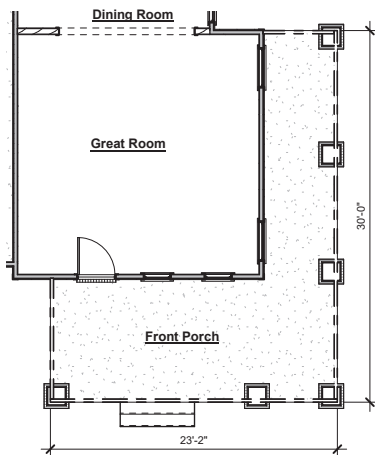

the NAVARRE

Plan Options

Covered Patio Extension

-Adds 161 sf of additional covered patio

Outdoor Gas Log Fireplace with Cedar Mantel

-Adds outdoor fireplace with siding to match house, cedar beam mantel, firebox, gas logs & electrical outlet above fireplace

Wrap Around Front Porch

-Adds approximately 180 sf covered porch

Pantry with Additional Base and Upper Cabinets

-Adds approximately 68" of upper & lower cabinets, countertops & backsplash

SweetBay

Life at water's edge.