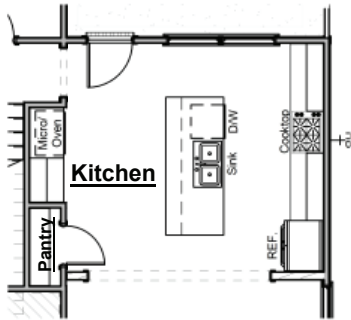

the NAVARRE

Plan Options

Covered Patio Extension

-Adds 161 sf of additional covered patio

Outdoor Gas Log Fireplace with Cedar Mantel

-Adds outdoor fireplace with siding to match house, cedar beam mantel, firebox, gas logs & electrical outlet above fireplace

Wrap Around Front Porch

-Adds approximately 180 sf covered porch

Pantry with Additional Base and Upper Cabinets

-Adds approximately 68" of upper & lower cabinets, countertops & backsplash

SweetBay

Life at water's edge.

Floor Plan Exclusively Designed for the SweetBay Community

the NAVARRE

Plan Options

Additional Pantry

-Adds additional pantry/closet in Kitchen

Chef's Kitchen

-Includes Frigidaire Gallery cooktop, wood hood, microwave above wall oven, dishwasher & approximately 36" of additional cabinets