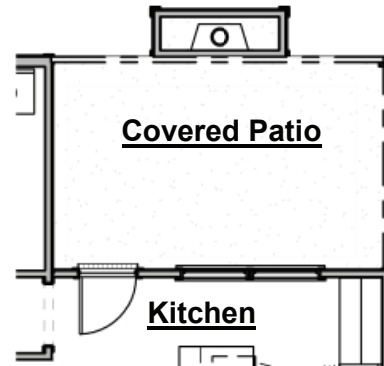

the NAVARRE

Plan Options

Covered Patio Extension

-Adds 161 sf of additional covered patio

Outdoor Gas Log Fireplace with Cedar Mantel

-Adds outdoor fireplace with siding to match house, cedar beam mantel, firebox, gas logs & electrical outlet above fireplace

Wrap Around Front Porch

-Adds approximately 180 sf covered porch

Pantry with Additional Base and Upper Cabinets

-Adds approximately 68" of upper & lower cabinets, countertops & backsplash

SweetBay

Life at water's edge.

Floor Plan Exclusively Designed for the SweetBay Community

the NAVARRE

Plan Options

Additional Pantry

-Adds additional pantry/closet in Kitchen

Chef's Kitchen

-Includes Frigidaire Gallery cooktop, wood hood, microwave above wall oven, dishwasher & approximately 36" of additional cabinets