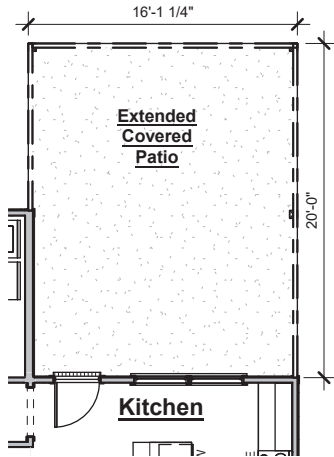

the NAVARRE

Plan Options

Covered Patio Extension

-Adds 161 sf of additional covered patio

Outdoor Gas Log Fireplace with Cedar Mantel

-Adds outdoor fireplace with siding to match house, cedar beam mantel, firebox, gas logs & electrical outlet above fireplace

Wrap Around Front Porch

-Adds approximately 180 sf covered porch

Pantry with Additional Base and Upper Cabinets

-Adds approximately 68" of upper & lower cabinets, countertops & backsplash

SweetBay

Life at water's edge.

Floor Plan Exclusively Designed for the SweetBay Community

the NAVARRE

Plan Options

Additional Pantry

-Adds additional pantry/closet in Kitchen

Chef's Kitchen

-Includes Frigidaire Gallery cooktop, wood hood, microwave above wall oven, dishwasher & approximately 36" of additional cabinets