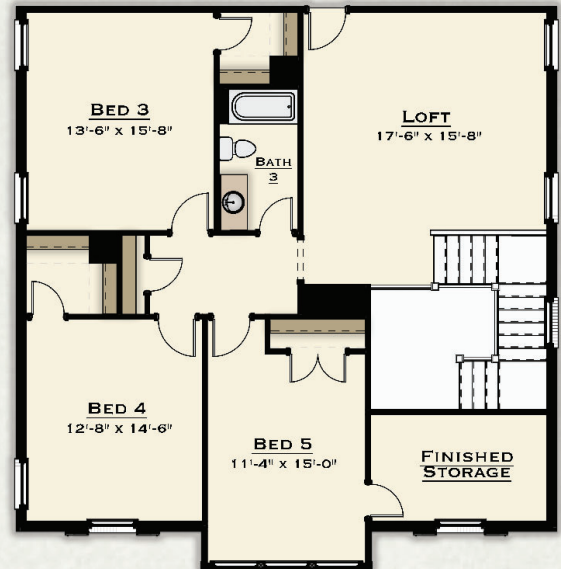

Elevation A

Elevation B

the KINGSTON

...

HARRIS DOYLE
HOMES

Main Level

Second Floor

...

Approximate SF: 3,256 SF
(1910/1346)

Beds/Baths: 5/3.5

HARRISDOYLE.COM

Pinnacle

*All renderings are not to scale and are for graphical illustrations and presentation purposes only. Floor plans represent approximate room sizes for furniture placement ideas only and may vary by elevation. All material and colors may vary prior to or during construction, and some features shown may be optional. Plans and their availability are subject to change without notice.
