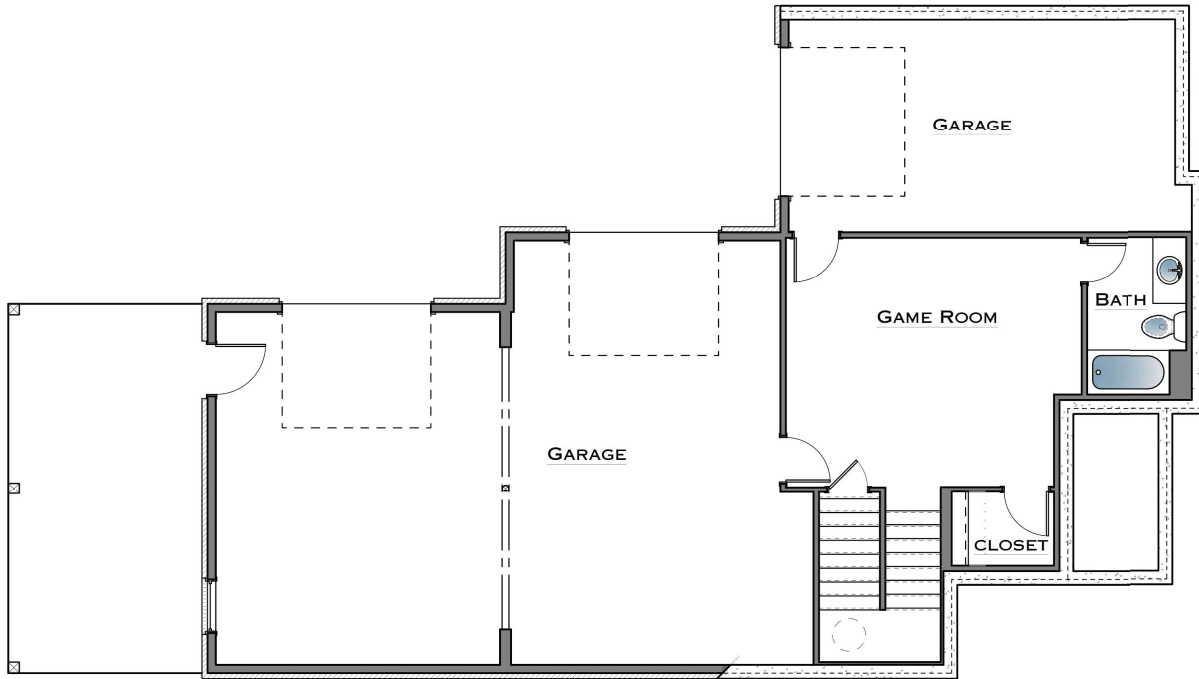

Chef's Kitchen with Double Oven

- Includes Frigidaire Gallery cooktop, wood hood, 2 wall ovens, microwave in island & dishwasher

Primary Bath with Grotto Shower

- Includes:
- Walk-In Shower w/ Two Shower Heads
 - Built-In Tile Shower Bench
 - Two Recessed Can Light/Fans
 - Omits included tub

- Replaces tub/shower unit with tile shower
- Includes tile walls & floor, shower head/valve & 4" curb
- Shower enclosure not included & may be purchased at design

Bath #2 Tile Shower

- Replaces tub/shower unit with tile shower
- Includes tile walls & floor, shower head/valve & 4" curb
- Shower enclosure not included & may be purchased at design

Laundry Room Sink

- Includes stainless sink with 30" base cabinet, cabinet hardware and countertop
- Cabinet base and countertop can be replaced with a freestanding utility sink

*Finished Basement Option
Adds Approx. 460 sf of Living Space*

Includes:

- Carpeted Flooring in Game Room & Stairway
- Walk-In Storage Closet
- Adds full private bath
- Includes sink with cabinet base, mirror, toilet & fiberglass tub/shower

Other Options

- Pedestal Tubs
- 8' Interior Doors on Main Level
- Guest Bath Syn-Iron Tub Shower with Tile Surround