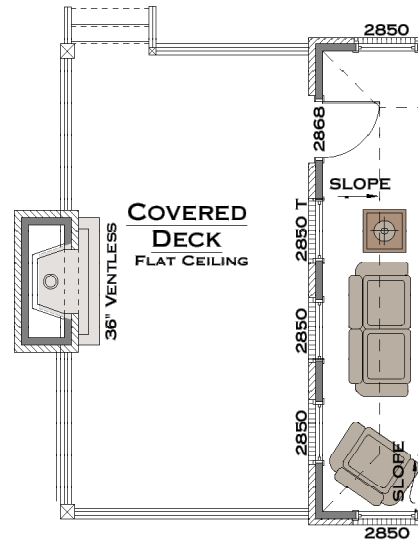

the JONES

Plan Options

12ft Sliding Glass Door

- Add sliding glass door & omits 2'-8" x 6'-8" double door

Outdoor Gas Log Fireplace

- Adds outdoor fireplace with siding or brick to match house, cedar beam mantel, firebox, gas logs & electrical outlet above fireplace
- Requires covered patio extension

Private Bath 4 at Bedroom 3

- Adds full private bath with access from Bedroom 3
- Includes sink with cabinet base, mirror, toilet & fiberglass shower/tub
- Reconfigures Bath 3 and Bedroom 4 closet

Bath #3 Tile Shower