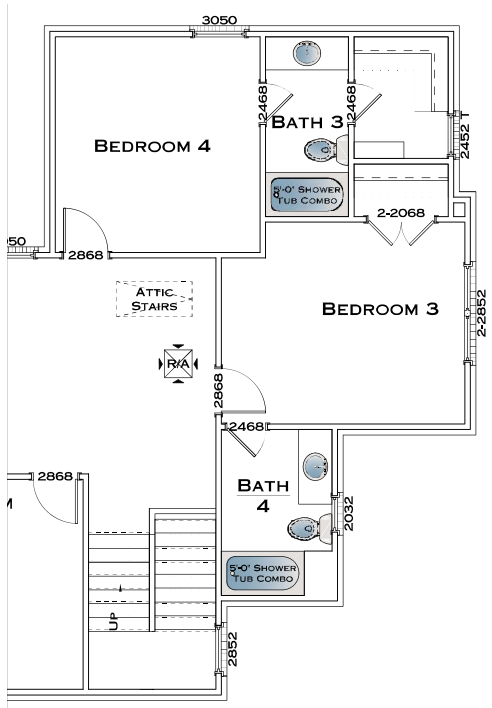

the JONES

Plan Options

12ft Sliding Glass Door

- Add sliding glass door & omits 2'-8" x 6'-8" double door

Outdoor Gas Log Fireplace

- Adds outdoor fireplace with siding or brick to match house, cedar beam mantel, firebox, gas logs & electrical outlet above fireplace
- Requires covered patio extension

Chef's Kitchen with Double Oven

- Includes Frigidaire Gallery cooktop, wood hood, 2 wall ovens, microwave in island & dishwasher

Primary Bath with Grotto Shower

- Includes:
- Walk-In Shower w/ Two Shower Heads
 - Built-In Tile Shower Bench
 - Two Recessed Can Light/Fans
 - Omits included tub

Private Bath 4 at Bedroom 3

- Adds full private bath with access from Bedroom 3
- Includes sink with cabinet base, mirror, toilet & fiberglass shower/tub
- Reconfigures Bath 3 and Bedroom 4 closet

Bath #3 Tile Shower

- Replaces tub/shower unit with tile shower
- Includes tile walls & floor, shower head/valve & 4" curb
- Shower enclosure not included & may be purchased at design

Bath #2 Tile Shower

- Replaces tub/shower unit with tile shower
- Includes tile walls & floor, shower head/valve & 4" curb
- Shower enclosure not included & may be purchased at design