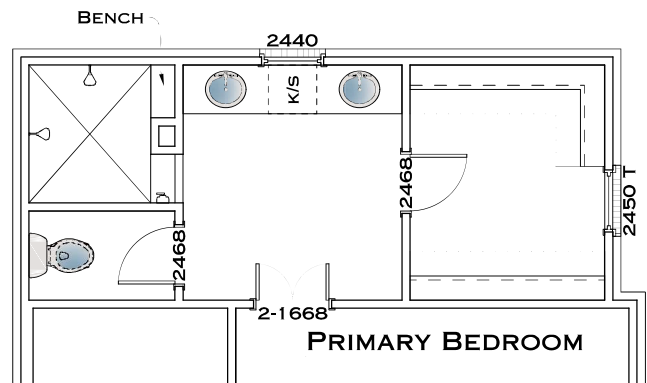

Primary Bath with Grotto Shower

1. Includes:
2. Walk-In Shower w/ Two Shower Heads
   - Built-In Tile Shower Bench
   - Two Recessed Can Light/Fans
   - Omits included tub