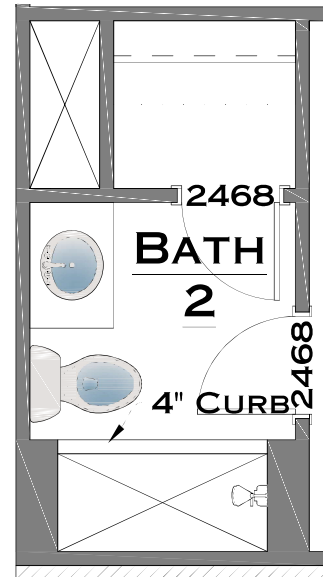

the JONES

Plan Options

12ft Sliding Glass Door

- Add sliding glass door & omits 2'-8" x 6'-8" double door

Outdoor Gas Log Fireplace

- Adds outdoor fireplace with siding or brick to match house, cedar beam mantel, firebox, gas logs & electrical outlet above fireplace
- Requires covered patio extension

Chef's Kitchen with Double Oven

- Includes Frigidaire Gallery cooktop, wood hood, 2 wall ovens, microwave in island & dishwasher

Primary Bath with Grotto Shower

- Includes:
- Walk-In Shower w/ Two Shower Heads
 - Built-In Tile Shower Bench
 - Two Recessed Can Light/Fans
 - Omits included tub

Private Bath 4 at Bedroom 3

- Adds full private bath with access from Bedroom 3
- Includes sink with cabinet base, mirror, toilet & fiberglass shower/tub
- Reconfigures Bath 3 and Bedroom 4 closet

Bath #3 Tile Shower

- Replaces tub/shower unit with tile shower
- Includes tile walls & floor, shower head/valve & 4" curb
- Shower enclosure not included & may be purchased at design

Bath #2 Tile Shower

- Replaces tub/shower unit with tile shower
- Includes tile walls & floor, shower head/valve & 4" curb
- Shower enclosure not included & may be purchased at design