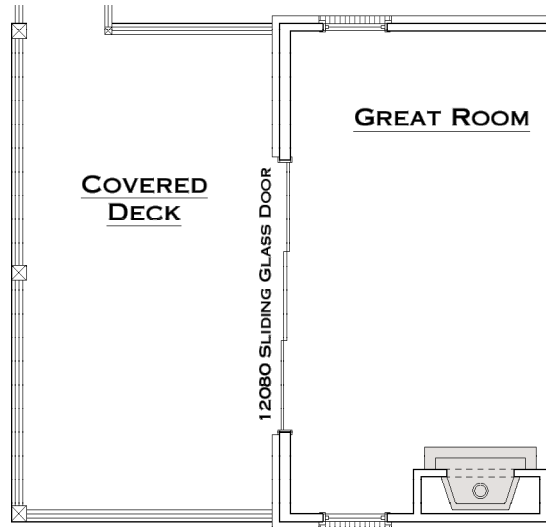

the JONES

Plan Options

12ft Sliding Glass Door

- Add sliding glass door & omits 2'-8" x 6'-8" double door

Outdoor Gas Log Fireplace

- Adds outdoor fireplace with siding or brick to match house, cedar beam mantel, firebox, gas logs & electrical outlet above fireplace
- Requires covered patio extension