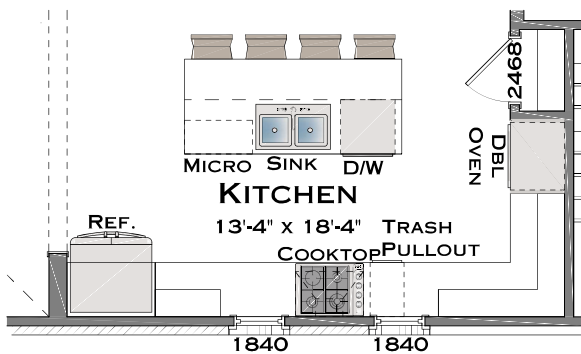

the JONES

Plan Options

12ft Sliding Glass Door

- Add sliding glass door & omits 2'-8" x 6'-8" double door

Outdoor Gas Log Fireplace

- Adds outdoor fireplace with siding or brick to match house, cedar beam mantel, firebox, gas logs & electrical outlet above fireplace
- Requires covered patio extension

Chef's Kitchen with Double Oven

- Includes Frigidaire Gallery cooktop, wood hood, 2 wall ovens, microwave in island & dishwasher

Primary Bath with Grotto Shower

- Includes:
- Walk-In Shower w/ Two Shower Heads
 - Built-In Tile Shower Bench
 - Two Recessed Can Light/Fans
 - Omits included tub