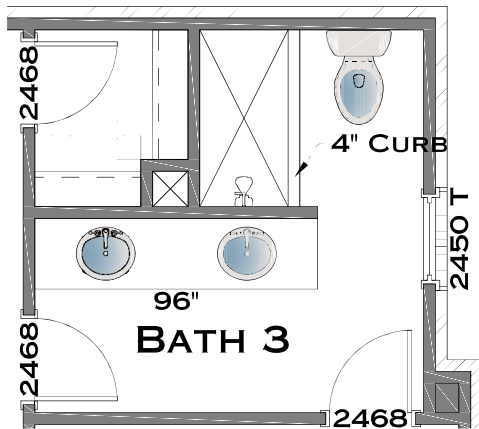

the JONES

Plan Options

12ft Sliding Glass Door

- Add sliding glass door & omits 2'-8" x 6'-8" double door

Outdoor Gas Log Fireplace

- Adds outdoor fireplace with siding or brick to match house, cedar beam mantel, firebox, gas logs & electrical outlet above fireplace
- Requires covered patio extension

Chef's Kitchen with Double Oven

- Includes Frigidaire Gallery cooktop, wood hood, 2 wall ovens, microwave in island & dishwasher

Primary Bath with Grotto Shower

- Includes:
- Walk-In Shower w/ Two Shower Heads
 - Built-In Tile Shower Bench
 - Two Recessed Can Light/Fans
 - Omits included tub

Private Bath 4 at Bedroom 3

- Adds full private bath with access from Bedroom 3
- Includes sink with cabinet base, mirror, toilet & fiberglass shower/tub
- Reconfigures Bath 3 and Bedroom 4 closet

Bath #3 Tile Shower

- Replaces tub/shower unit with tile shower
- Includes tile walls & floor, shower head/valve & 4" curb
- Shower enclosure not included & may be purchased at design

Bath #2 Tile Shower

- Replaces tub/shower unit with tile shower
- Includes tile walls & floor, shower head/valve & 4" curb
- Shower enclosure not included & may be purchased at design