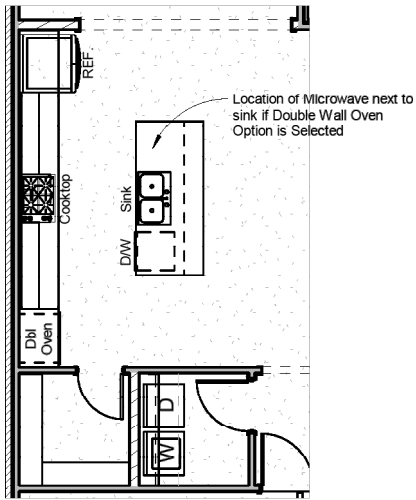

- Adds approx. 280 sf of covered deck

*Outdoor Gas Log Fireplace*

- Adds outdoor fireplace with brick to match house, cedar beam mantel, firebox, gas logs & electrical outlet above fireplace

**DINING ROOM**

*12ft Sliding Glass Door*

- Add sliding glass door & omits 2'-8" x 6'-8" double door

**HARRIS DOYLE**  
HOMES

*Chef's Kitchen with Double Oven*

- Includes Frigidaire Gallery cooktop, wood hood, 2 wall ovens, microwave in island & dishwasher