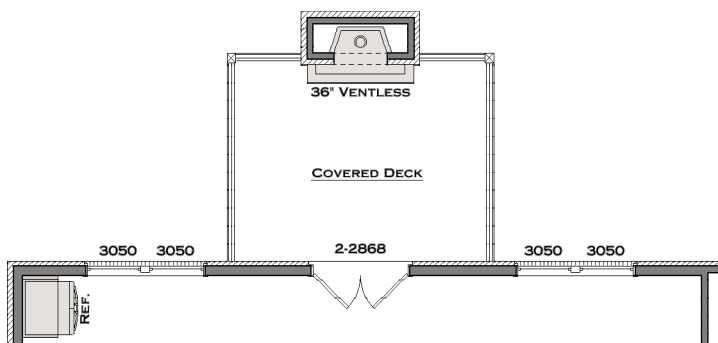

## Plan Options

*Extended Covered Deck with  
Bedroom Double Doors*

- Adds approx. 326 sf
- Adds 2868 full lite double door
- Adds (2) 3'-0" x 5'-0" windows
- Option replaces (3) 3'-0" x 5'-0" windows

*Extended Covered Deck*

- Adds approx. 280 sf of covered deck

*Outdoor Gas Log Fireplace*

- Adds outdoor fireplace with brick to match house, cedar beam mantel, firebox, gas logs & electrical outlet above fireplace

**DINING ROOM**

*12ft Sliding Glass Door*

- Add sliding glass door & omits 2'-8" x 6'-8" double door

**HARRIS DOYLE**  
HOMES

*Chef's Kitchen with Double Oven*

- Includes Frigidaire Gallery cooktop, wood hood, 2 wall ovens, microwave in island & dishwasher