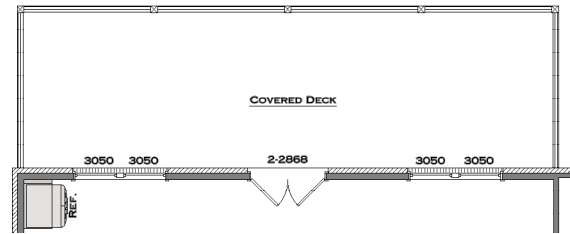

## Plan Options

*Extended Covered Deck with  
Bedroom Double Doors*

- Adds approx. 326 sf
- Adds 2868 full lite double door
- Adds (2) 3'-0" x 5'-0" windows
- Option replaces (3) 3'-0" x 5'-0" windows

*Extended Covered Deck*