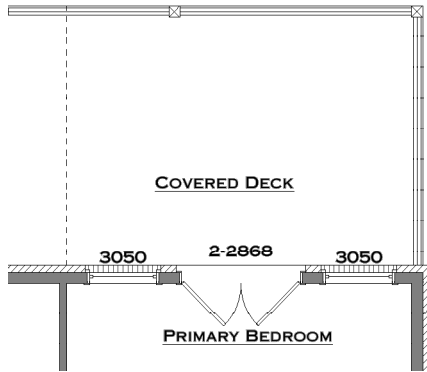

## Plan Options

*Extended Covered Deck with  
Bedroom Double Doors*

- Adds approx. 326 sf
- Adds 2868 full lite double door
- Adds (2) 3'-0" x 5'-0" windows
- Option replaces (3) 3'-0" x 5'-0" windows

*Extended Covered Deck*