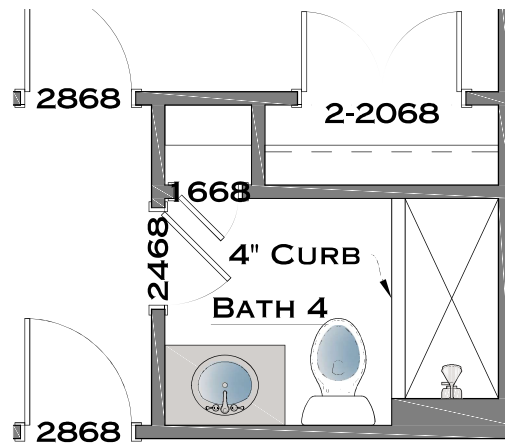

Bath 4 Tile Shower

- -Replaces tub/shower unit with tile shower
- -Includes tile walls & floor, shower head/valve & 4" curb
- -Shower enclosure not included & may be purchased at design