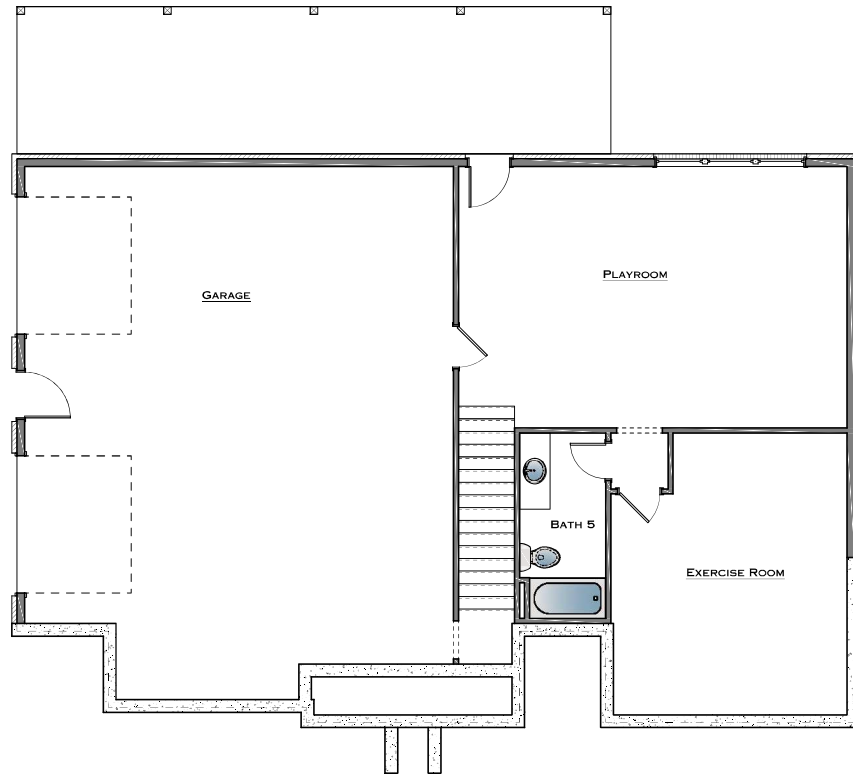

- Adds approx. 280 sf of covered deck

*Outdoor Gas Log Fireplace*

- Adds outdoor fireplace with brick to match house, cedar beam mantel, firebox, gas logs & electrical outlet above fireplace

**DINING ROOM**

*12ft Sliding Glass Door*

- Add sliding glass door & omits 2'-8" x 6'-8" double door

**HARRIS DOYLE**  
HOMES

*Chef's Kitchen with Double Oven*

- Includes Frigidaire Gallery cooktop, wood hood, 2 wall ovens, microwave in island & dishwasher

*Bath 2 Tile Shower*

- Replaces tub/shower unit with tile shower
- Includes tile walls & floor, shower head/valve & 4" curb
- Shower enclosure not included & may be purchased at design

*Bath 3 Tile Shower*

- Replaces tub/shower unit with tile shower
- Includes tile walls & floor, shower head/valve & 4" curb
- Shower enclosure not included & may be purchased at design

*Bath 4 Tile Shower*

- Replaces tub/shower unit with tile shower
- Includes tile walls & floor, shower head/valve & 4" curb
- Shower enclosure not included & may be purchased at design