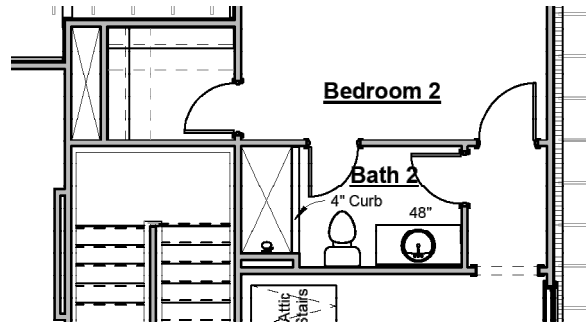

*12ft Sliding Glass Door*

- Add sliding glass door & omits 2'-8" x 6'-8" double door

**HARRIS DOYLE**  
HOMES

*Chef's Kitchen with Double Oven*

- Includes Frigidaire Gallery cooktop, wood hood, 2 wall ovens, microwave in island & dishwasher

*Bath 2 Tile Shower*

- Replaces tub/shower unit with tile shower
- Includes tile walls & floor, shower head/valve & 4" curb
- Shower enclosure not included & may be purchased at design

*Bath 3 Tile Shower*

- Replaces tub/shower unit with tile shower
- Includes tile walls & floor, shower head/valve & 4" curb
- Shower enclosure not included & may be purchased at design

*Bath 4 Tile Shower*

- Replaces tub/shower unit with tile shower
- Includes tile walls & floor, shower head/valve & 4" curb
- Shower enclosure not included & may be purchased at design