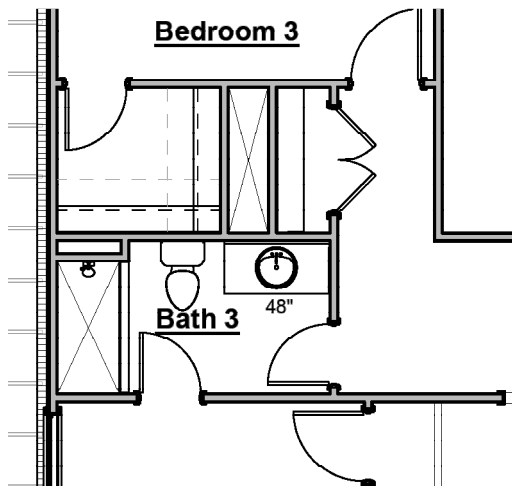

## Plan Options

*Extended Covered Deck with  
Bedroom Double Doors*

- Adds approx. 326 sf
- Adds 2868 full lite double door
- Adds (2) 3'-0" x 5'-0" windows
- Option replaces (3) 3'-0" x 5'-0" windows

*Extended Covered Deck*

*12ft Sliding Glass Door*

- Add sliding glass door & omits 2'-8" x 6'-8" double door

**HARRIS DOYLE**  
HOMES

*Chef's Kitchen with Double Oven*

- Includes Frigidaire Gallery cooktop, wood hood, 2 wall ovens, microwave in island & dishwasher

*Bath 2 Tile Shower*

- Replaces tub/shower unit with tile shower
- Includes tile walls & floor, shower head/valve & 4" curb
- Shower enclosure not included & may be purchased at design

*Bath 3 Tile Shower*

- Replaces tub/shower unit with tile shower
- Includes tile walls & floor, shower head/valve & 4" curb
- Shower enclosure not included & may be purchased at design

*Bath 4 Tile Shower*

- Replaces tub/shower unit with tile shower
- Includes tile walls & floor, shower head/valve & 4" curb
- Shower enclosure not included & may be purchased at design